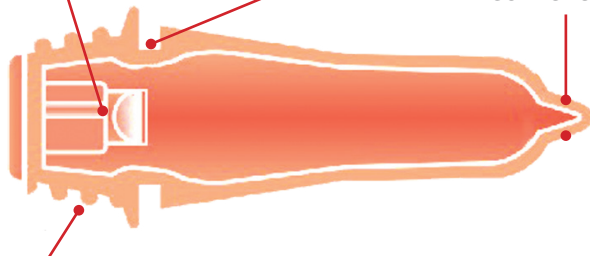

KINGSTON® PEACH TEATS

Natural rubber pull-through and screw-on teats

Works like a real cow's teat!

Other model teats are available:

Why PEACH TEAT?

- ↳ Unique flap valve acts like a real cow's teat stimulating the calf's saliva and improving the PH-level in the stomach
- ↳ Natural rubber composition is instantly accepted by the calf
- ↳ Self-cleaning as the valve ensures against blockages

Collapsing flap-valve functions like a real cow's teat while the calf is suckling. It never closes in its relaxed state.

Slot for fitting to standard pull-through feeders

Milk openings on each side of the nipple, so the teat remains leak resistant.