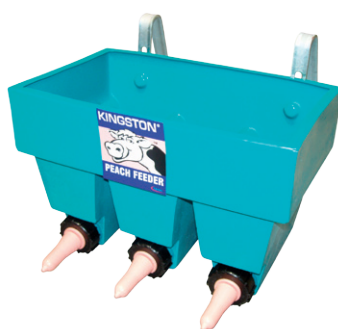

KINGSTON® PEACH TEATS

Natural rubber pull-through and screw-on teats

Works like a real cow's teat!

Other model teats are available:

Why PEACH TEAT?

- ↳ Unique flap valve acts like a real cow's teat stimulating the calf's saliva and improving the PH-level in the stomach
- ↳ Natural rubber composition is instantly accepted by the calf
- ↳ Self-cleaning as the valve ensures against blockages

Collapsing flap-valve functions like a real cow's teat while the calf is suckling. It never closes in its relaxed state.

Slot for fitting to standard pull-through feeders

Milk openings on each side of the nipple, so the teat remains leak resistant.

Product information is for general guidance only and may be altered or amended without notice.

KINGSTON®

Calf Feeders

Product Range

KSA300

KSA301

KSA400

KSA410

KSA316

KSA490

KSA340-03

KSA355-05

Part No.	Description	No. Feeders	Volume
KSA300	PEACH TEAT pink threaded		
KSA301	PEACH TEAT black threaded		
KSA400	PEACH TEAT black no thread for Ø 19-22mm		
KSA410	PEACH TEAT pink no thread with elbow insert		
KSA316	Calf Bottle		2ltr
KSA490	Single Calf Feeder - reversible		6ltr
KSA340-03	Calf Feeder Compartment	3 Station	16ltr
KSA355-05	Calf Feeder Communal	5 Station	25ltr